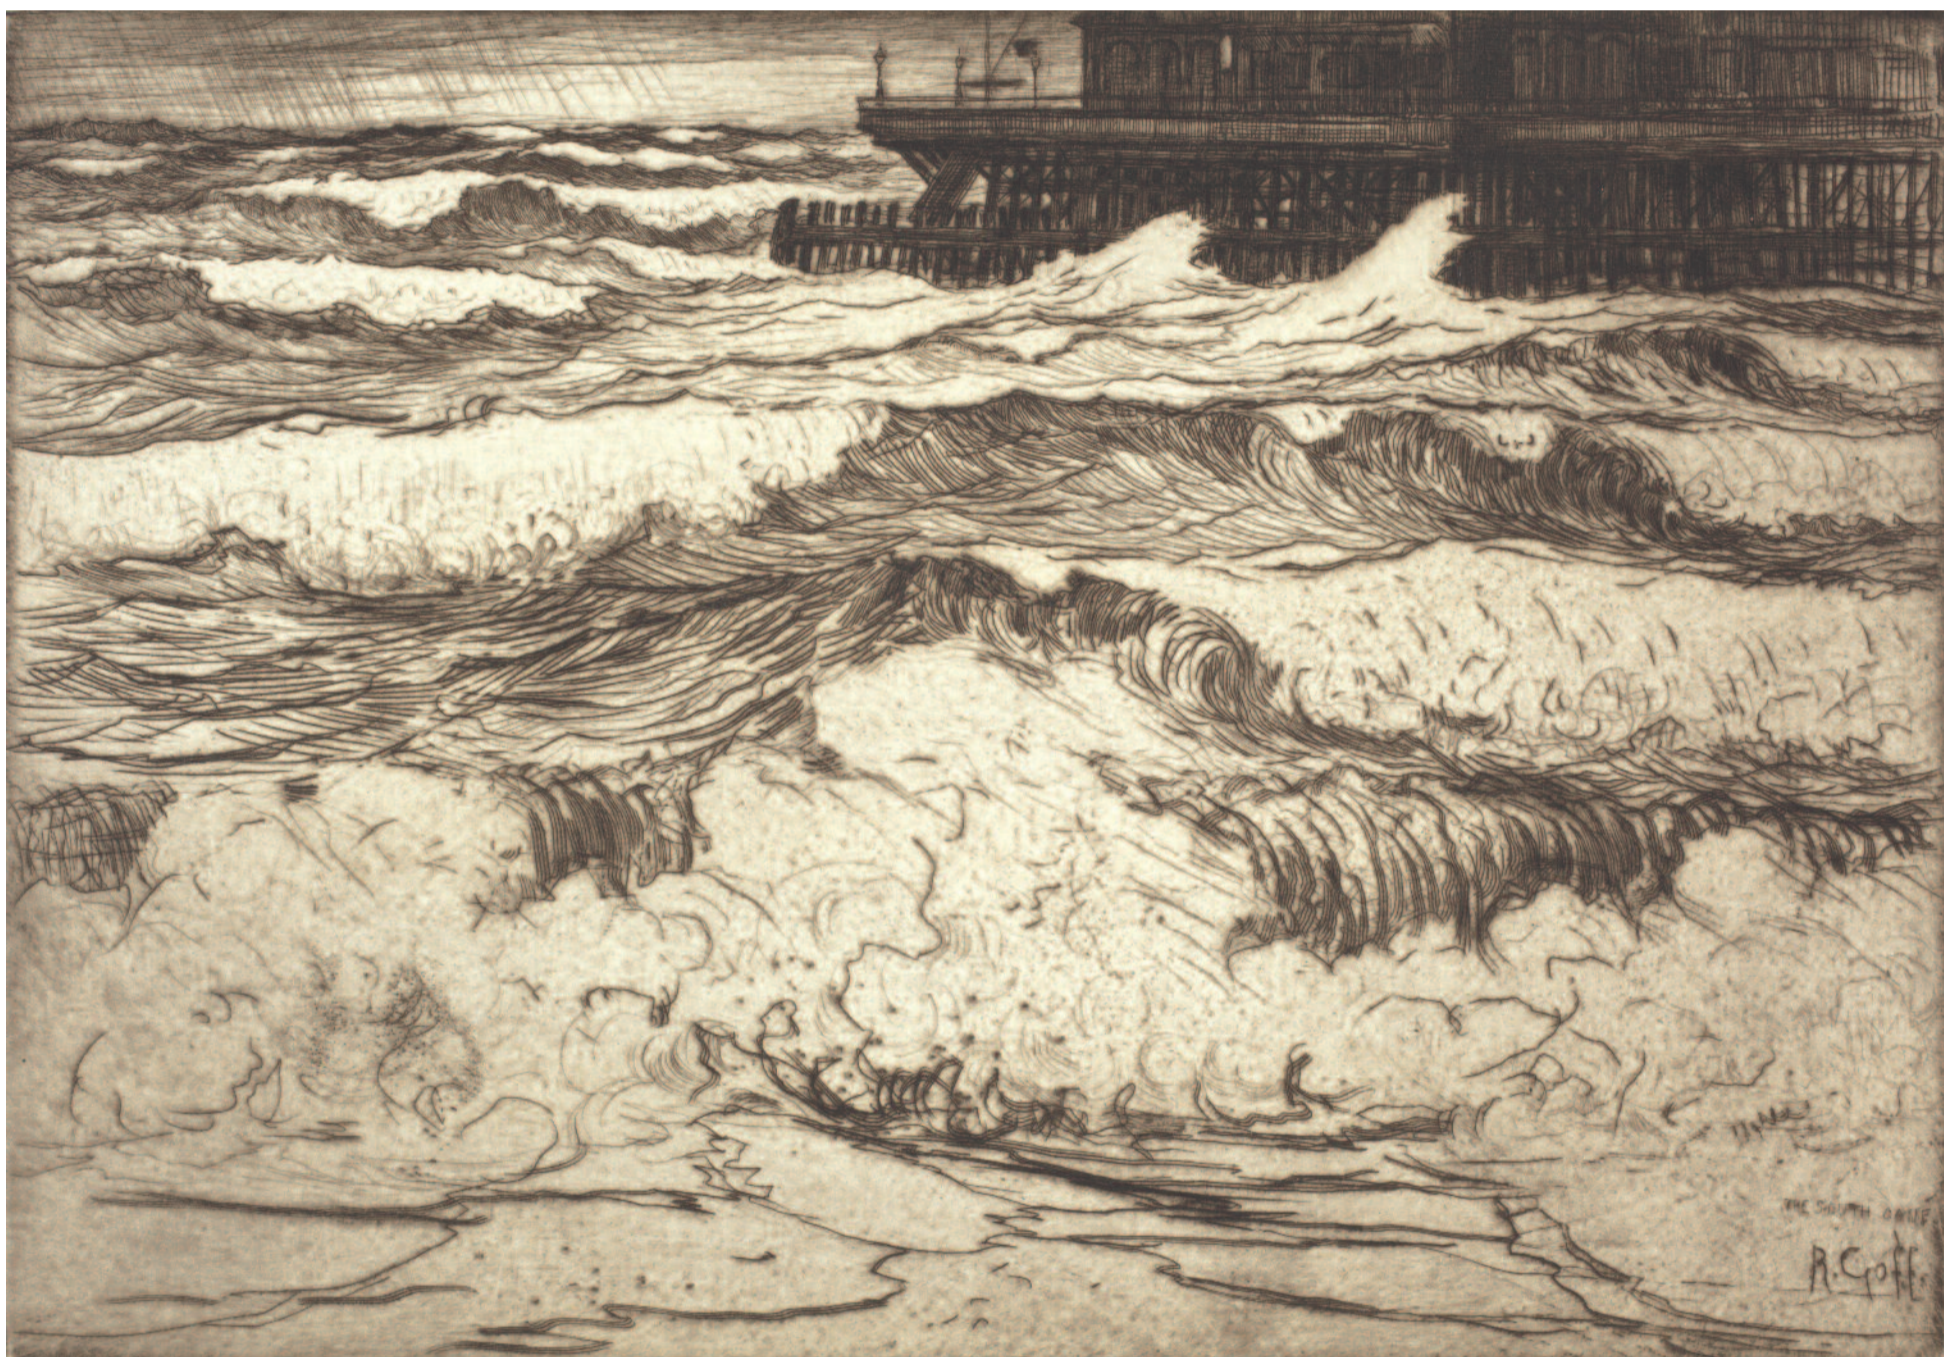

Robert Goff

AN ETCHER IN THE WAKE OF WHISTLER

Robert Goff (1837-1922), *The South Cone, Brighton*, before 1895. Etching with drypoint

29 November 2011 – 29 April 2012
Brighton Museum & Art Gallery
Prints & Drawings Gallery